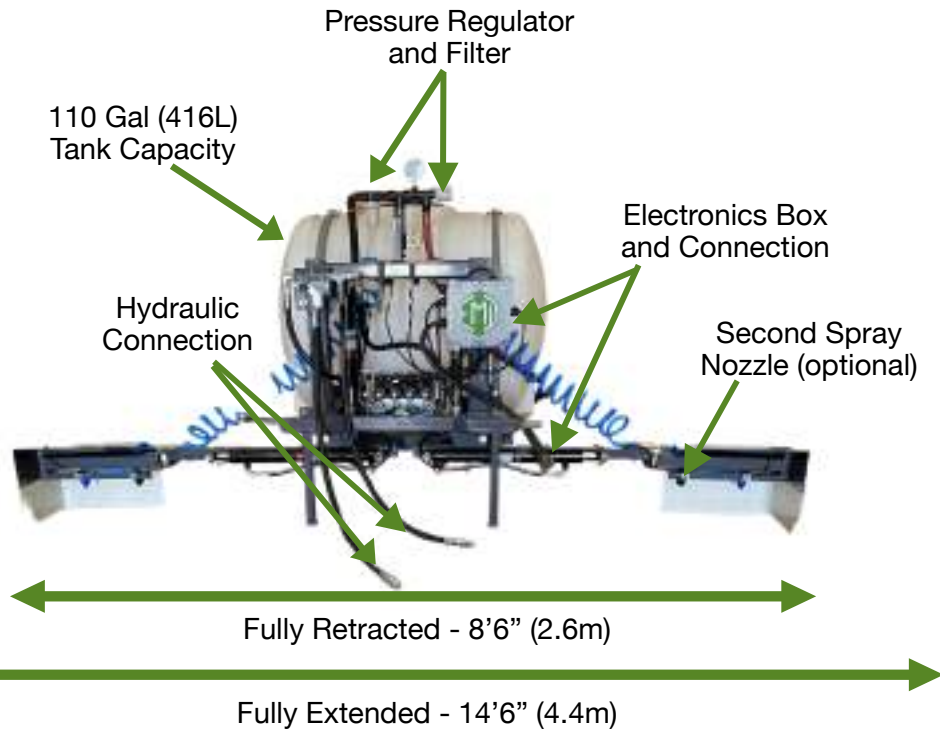

# THE HERBICIDER

**The Herbicider is the perfect solution for keeping your weeds under control.**

It has a front-mount boom system that offers excellent visibility. The electric/hydraulic valve system makes hookup a breeze, and can have you up and running in as little as 5 minutes. This option requires only 1 hydraulic remote, and allows you to raise, lower, extend, and retract each boom individually from your tractor seat. With no less than 6 feet of adjustment, this sprayer is ready to tackle any row spacing you may have.

## **Key Features:**

- ✓ Superior Visibility
- ✓ Individual Boom Control
- ✓ Bolt-on Front Tank Mount
- ✓ Weatherproof Control Box
- ✓ Fully Plumbed and Spray-ready
- ✓ Compact Design (fits on traditional pallet)

# PRODUCT DETAILS

Front View Booms Up